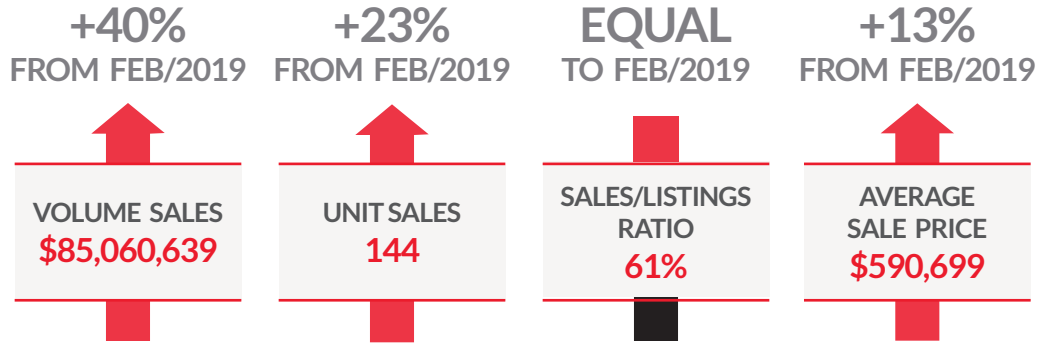

FEBRUARY 2020