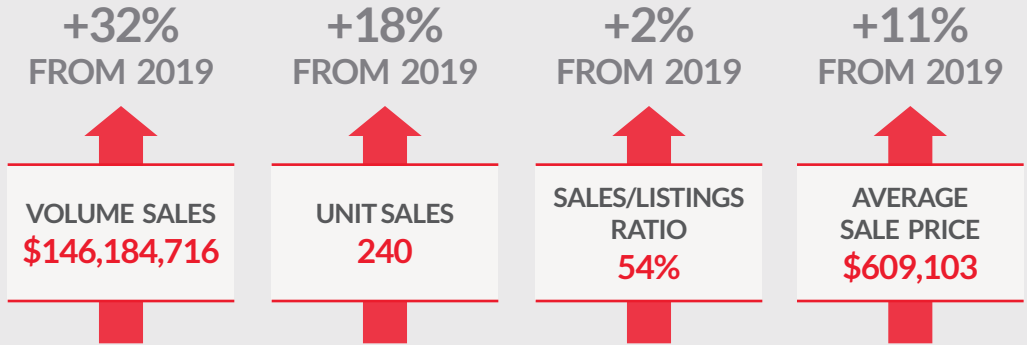

2020 YEAR-TO-DATE