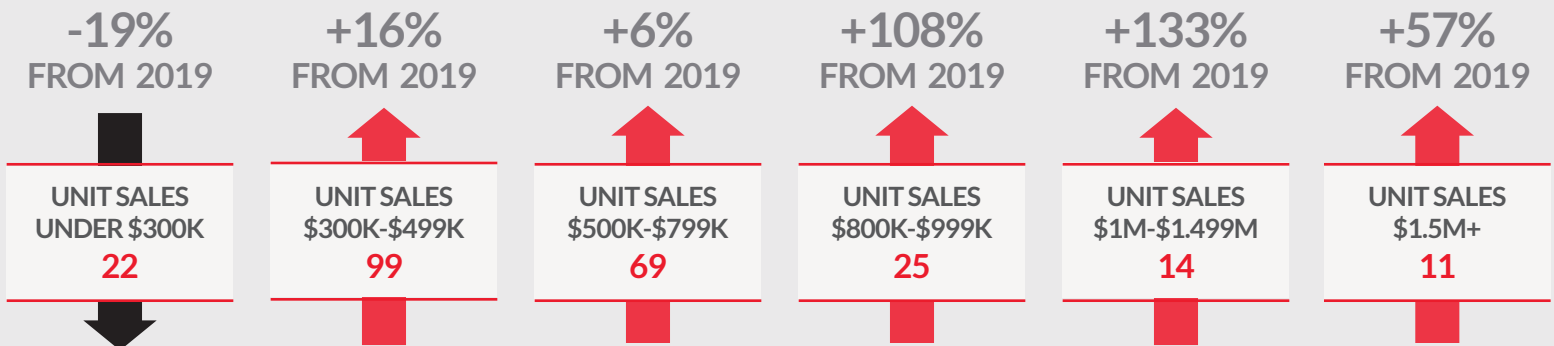

2020 YEAR-TO-DATE