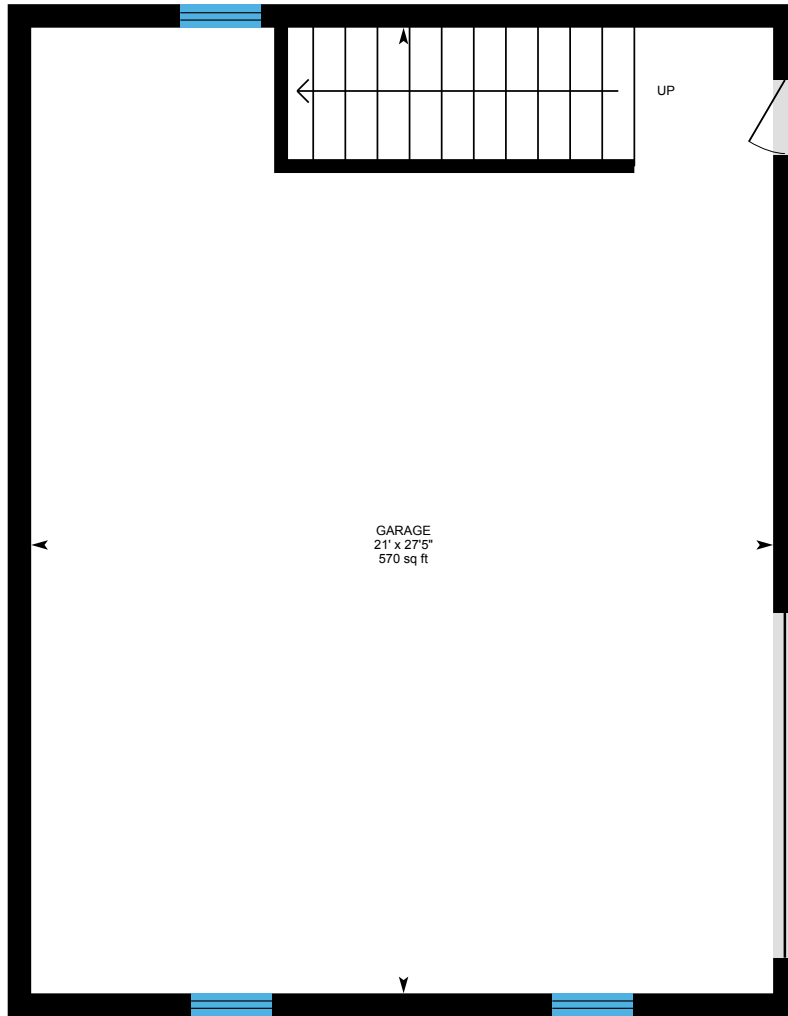

125 Mountain Rd, Meaford, ON

Garage: Total Exterior Area Above Grade 58 sq ft

Garage

Garage loft

PREPARED: May, 2020

125 Mountain Rd, Meaford, ON

Main Floor Total Exterior Area 1802 sq ft
Total Interior Area 1634 sq ft

PREPARED: May, 2020

125 Mountain Rd, Meaford, ON

Garage

PREPARED: May, 2020

125 Mountain Rd, Meaford, ON

Garage loft Total Exterior Area 58 sq ft
Total Interior Area 2 sq ft

PREPARED: May, 2020

125 Mountain Rd, Meaford, ON

Property Details

Room Measurements

Only major rooms are listed. Some listed rooms may be excluded from total interior floor area (e.g. garage). Room dimensions are largest length and width; parts of room may be smaller. Room area is not always equal to product of length and width.

Main Building

MAIN FLOOR

3pc Ensuite: 5'5" x 10'8" | 57 sq ft
4pc Bath: 7'3" x 7'10" | 56 sq ft
Bedroom: 11'3" x 11'9" | 121 sq ft
Dining: 11'5" x 14' | 159 sq ft
Kitchen: 11'10" x 13'9" | 154 sq ft
Laundry: 7'3" x 8' | 58 sq ft
Living: 20'5" x 18'5" | 343 sq ft
Master: 11'3" x 15'1" | 154 sq ft
Office: 7'3" x 13'4" | 96 sq ft