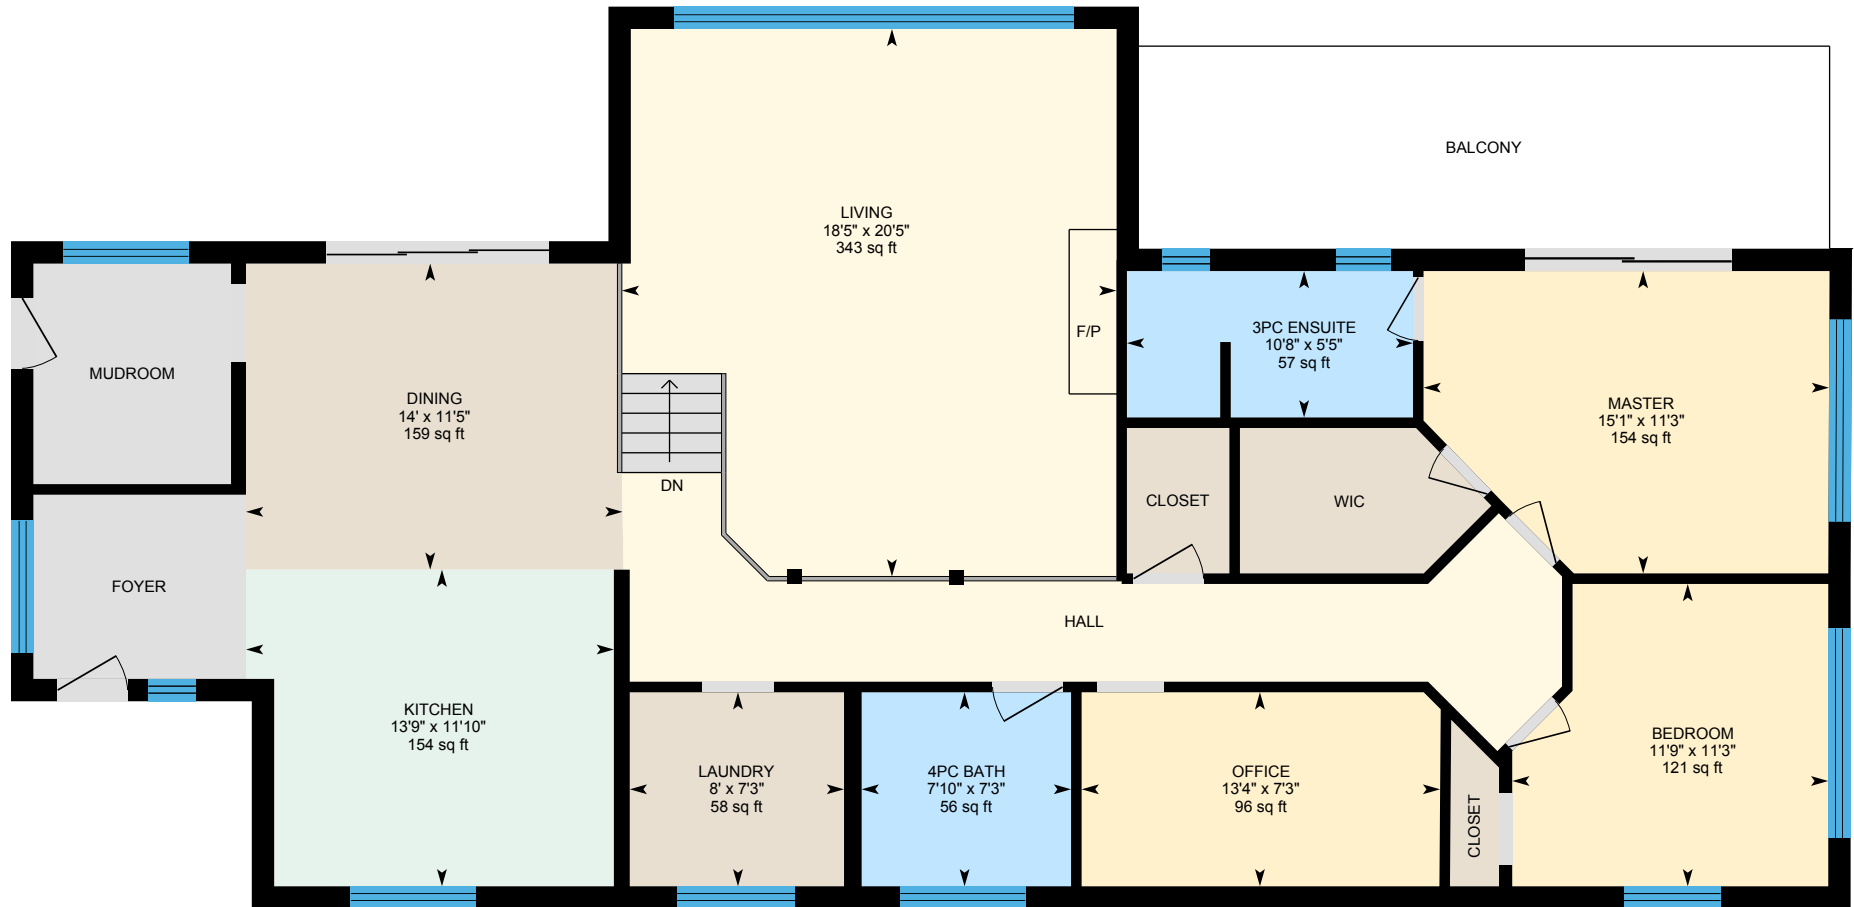

125 Mountain Rd, Meaford, ON

Garage: Total Exterior Area Above Grade 58 sq ft

Garage

Garage loft

PREPARED: May, 2020

125 Mountain Rd, Meaford, ON

Main Floor Total Exterior Area 1802 sq ft
Total Interior Area 1634 sq ft

PREPARED: May, 2020

125 Mountain Rd, Meaford, ON

Garage

PREPARED: May, 2020

125 Mountain Rd, Meaford, ON

Garage loft Total Exterior Area 58 sq ft
Total Interior Area 2 sq ft

PREPARED: May, 2020

125 Mountain Rd, Meaford, ON

Property Details

Room Measurements

Only major rooms are listed. Some listed rooms may be excluded from total interior floor area (e.g. garage). Room dimensions are largest length and width; parts of room may be smaller. Room area is not always equal to product of length and width.

Main Building

MAIN FLOOR

3pc Ensuite: 5'5" x 10'8" | 57 sq ft
4pc Bath: 7'3" x 7'10" | 56 sq ft
Bedroom: 11'3" x 11'9" | 121 sq ft
Dining: 11'5" x 14' | 159 sq ft
Kitchen: 11'10" x 13'9" | 154 sq ft
Laundry: 7'3" x 8' | 58 sq ft
Living: 20'5" x 18'5" | 343 sq ft
Master: 11'3" x 15'1" | 154 sq ft
Office: 7'3" x 13'4" | 96 sq ft