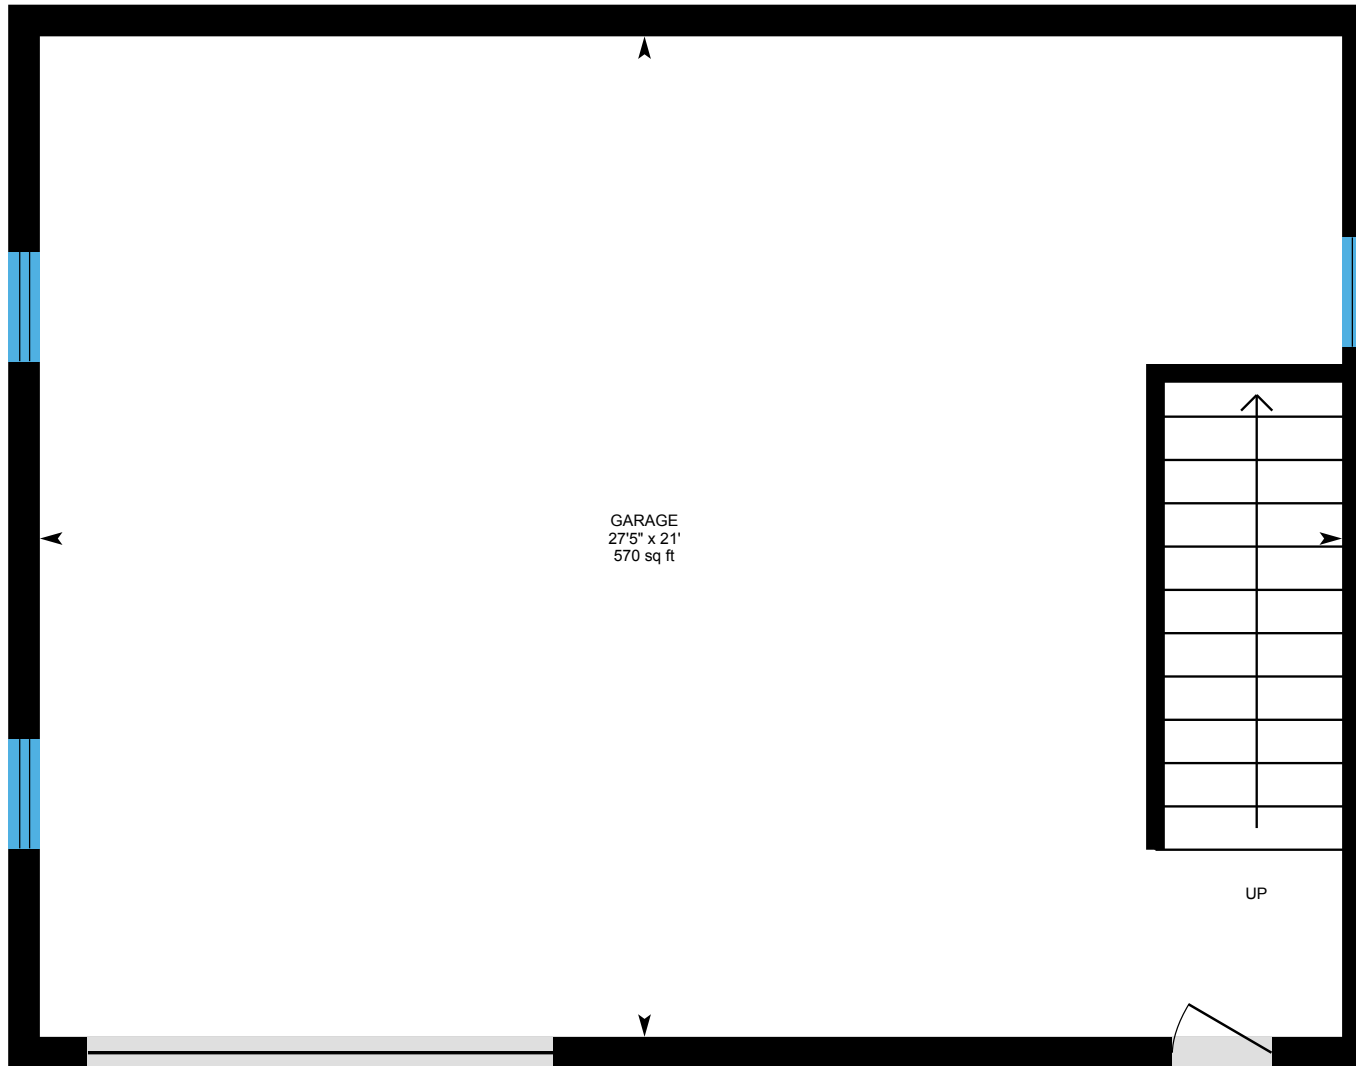

125 Mountain Rd, Meaford, ON

Garage: Total Exterior Area Above Grade 58 sq ft

Garage

Garage loft

PREPARED: May, 2020

125 Mountain Rd, Meaford, ON

Main Floor Total Exterior Area 1802 sq ft
Total Interior Area 1634 sq ft

PREPARED: May, 2020

125 Mountain Rd, Meaford, ON

Garage

PREPARED: May, 2020

125 Mountain Rd, Meaford, ON

Garage loft Total Exterior Area 58 sq ft
Total Interior Area 2 sq ft

PREPARED: May, 2020

125 Mountain Rd, Meaford, ON

Property Details

Room Measurements

Only major rooms are listed. Some listed rooms may be excluded from total interior floor area (e.g. garage). Room dimensions are largest length and width; parts of room may be smaller. Room area is not always equal to product of length and width.

Main Building

MAIN FLOOR

3pc Ensuite: 5'5" x 10'8" | 57 sq ft
4pc Bath: 7'3" x 7'10" | 56 sq ft
Bedroom: 11'3" x 11'9" | 121 sq ft
Dining: 11'5" x 14' | 159 sq ft
Kitchen: 11'10" x 13'9" | 154 sq ft
Laundry: 7'3" x 8' | 58 sq ft
Living: 20'5" x 18'5" | 343 sq ft
Master: 11'3" x 15'1" | 154 sq ft
Office: 7'3" x 13'4" | 96 sq ft