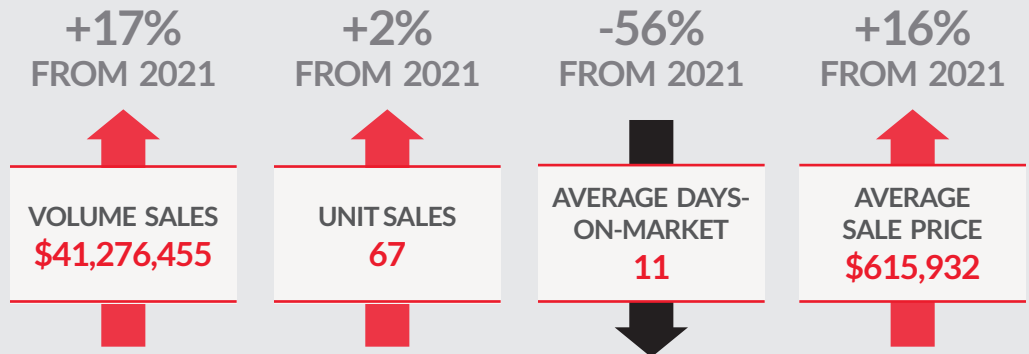

BARRIE REAL ESTATE MARKET SNAPSHOT: FEBRUARY 2022

FEBRUARY 2022

2022 YEAR-TO-DATE

NOTE: All MLS® sales data in this report comes from the Barrie & District Association Of REALTORS® and refers specifically to residential sales as of March 2, 2022. While deemed to be reliable, Royal LePage Locations North assumes no responsibility for errors and omissions.

2022 TOTAL SALES BY TYPE

SINGLE-FAMILY HOMES

CONDOMINIUMS

TOWNHOUSES