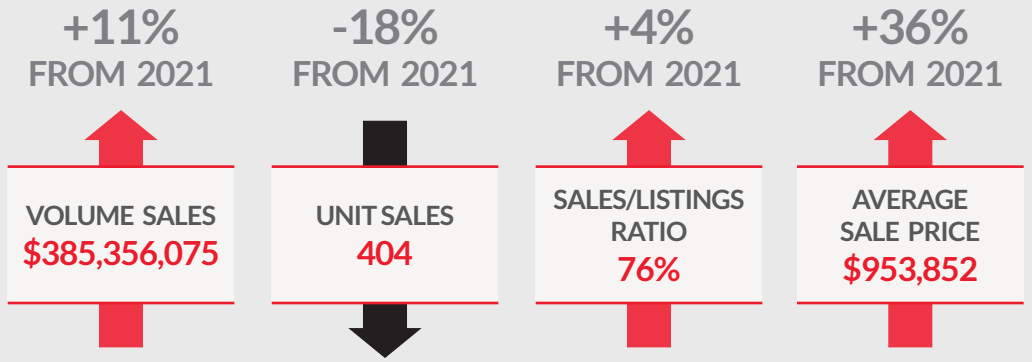

BARRIE REAL ESTATE MARKET SNAPSHOT: FEBRUARY 2022

FEBRUARY 2022

2022 YEAR-TO-DATE

NOTE: All MLS® sales data in this report comes from the Barrie & District Association Of REALTORS® and refers specifically to residential sales as of March 2, 2022. While deemed to be reliable, Royal LePage Locations North assumes no responsibility for errors and omissions.

2022 TOTAL SALES BY TYPE

SINGLE-FAMILY HOMES

CONDOMINIUMS

TOWNHOUSES