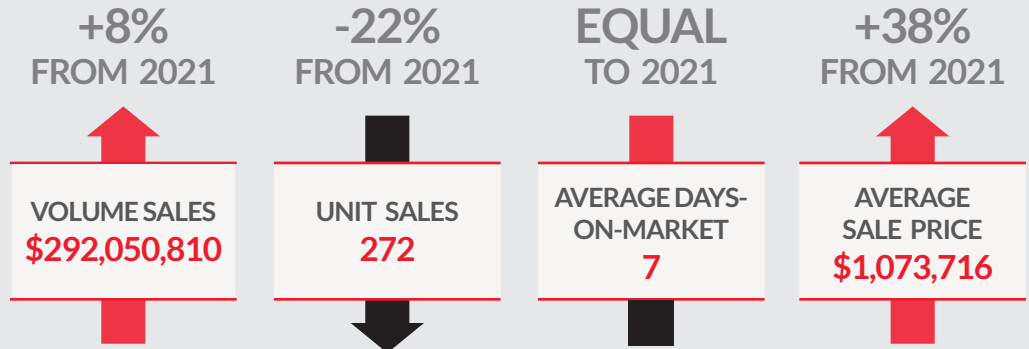

BARRIE REAL ESTATE MARKET SNAPSHOT: FEBRUARY 2022

FEBRUARY 2022

2022 YEAR-TO-DATE

NOTE: All MLS® sales data in this report comes from the Barrie & District Association Of REALTORS® and refers specifically to residential sales as of March 2, 2022. While deemed to be reliable, Royal LePage Locations North assumes no responsibility for errors and omissions.

2022 TOTAL SALES BY TYPE

SINGLE-FAMILY HOMES

CONDOMINIUMS

TOWNHOUSES