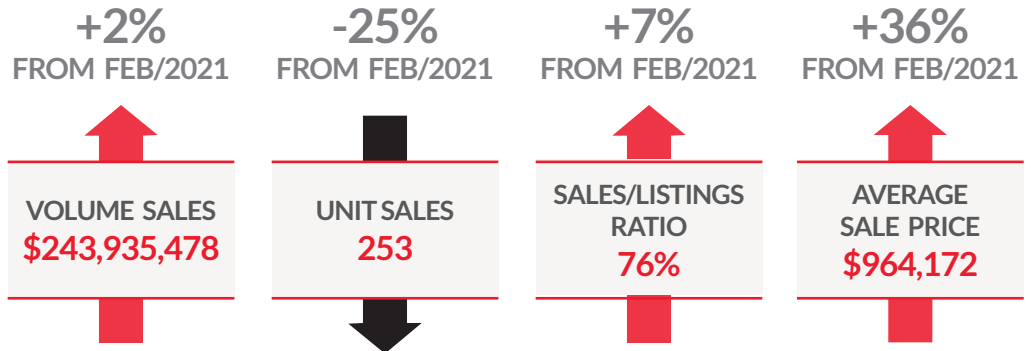

BARRIE REAL ESTATE MARKET SNAPSHOT: FEBRUARY 2022

FEBRUARY 2022

2022 YEAR-TO-DATE

NOTE: All MLS® sales data in this report comes from the Barrie & District Association Of REALTORS® and refers specifically to residential sales as of March 2, 2022. While deemed to be reliable, Royal LePage Locations North assumes no responsibility for errors and omissions.

2022 TOTAL SALES BY TYPE

SINGLE-FAMILY HOMES

CONDOMINIUMS

TOWNHOUSES